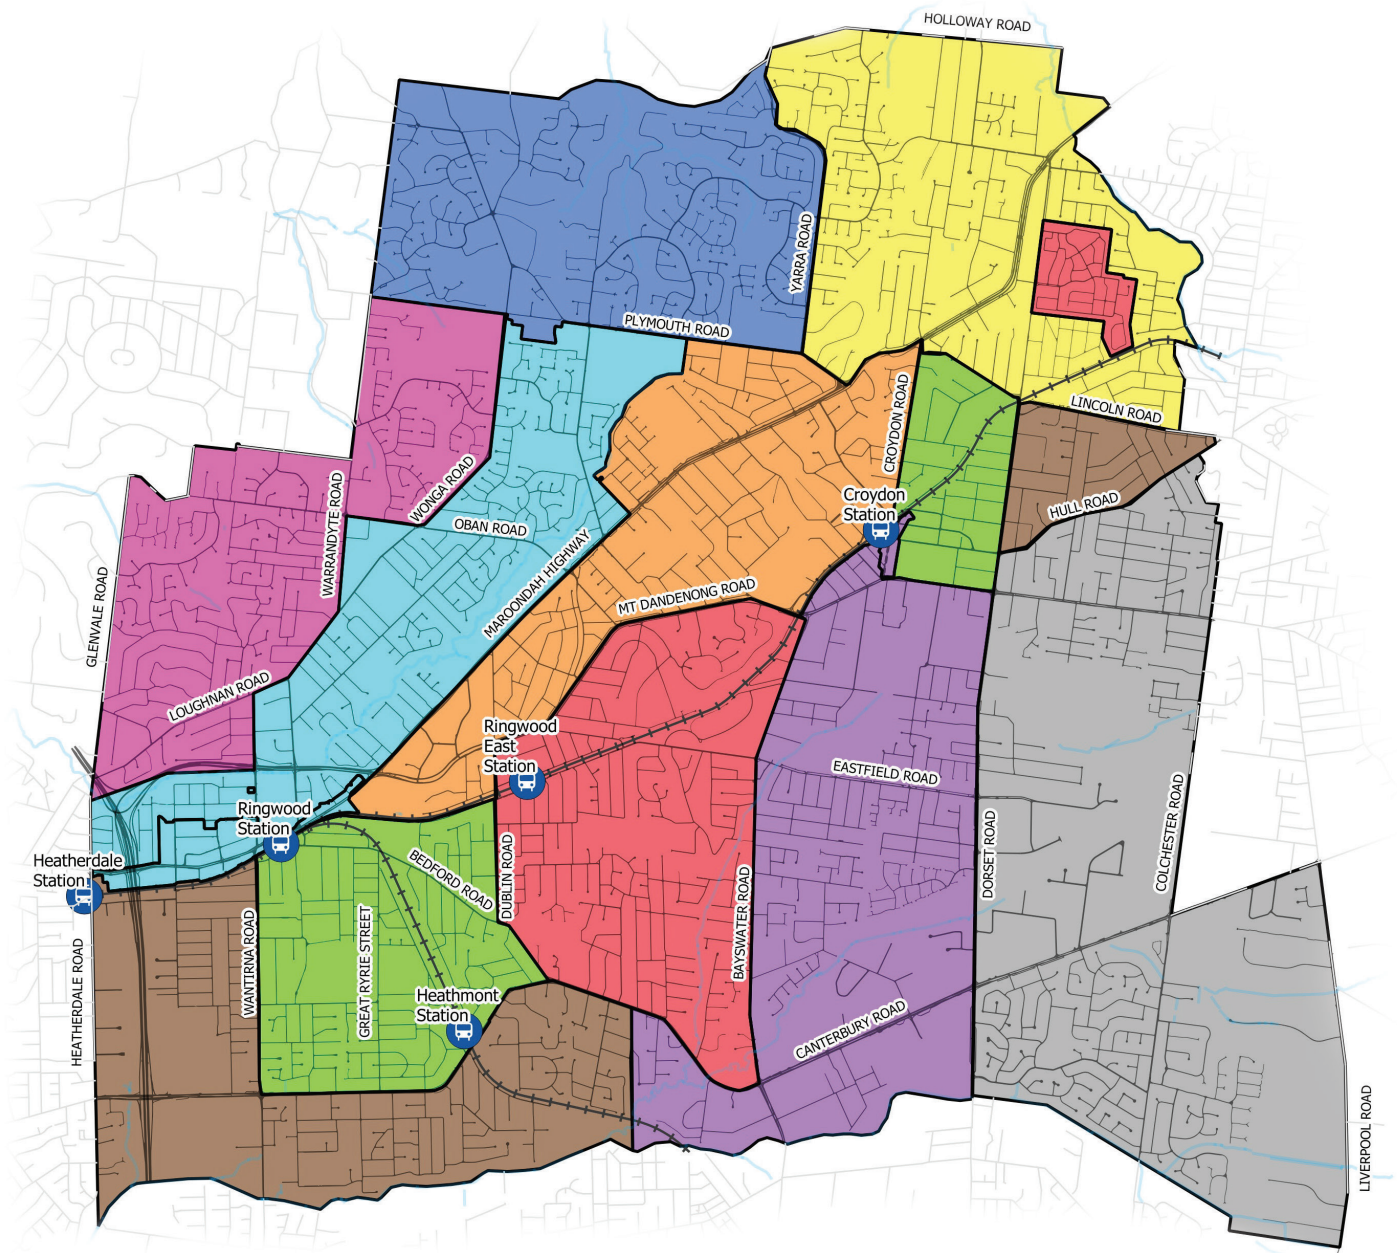

2025 Waste Map

Collections occur on the day of the week shown on your area of the map below. Your bins will still be collected on a public holiday – even Christmas Day!

How to use the waste calendar map

Find your street on the map to see your collection day and area. Once you know your area, refer to the calendar overleaf to see which week you should put out your bin.

Legend

Waste collection

Monday – Area A	Tuesday – Area A	Wednesday – Area A	Thursday – Area A	Friday – Area A
Monday – Area B	Tuesday – Area B	Wednesday – Area B	Thursday – Area B	Friday – Area B

Scan the QR code to find out more about your collection days and what can go into your kerbside bins.