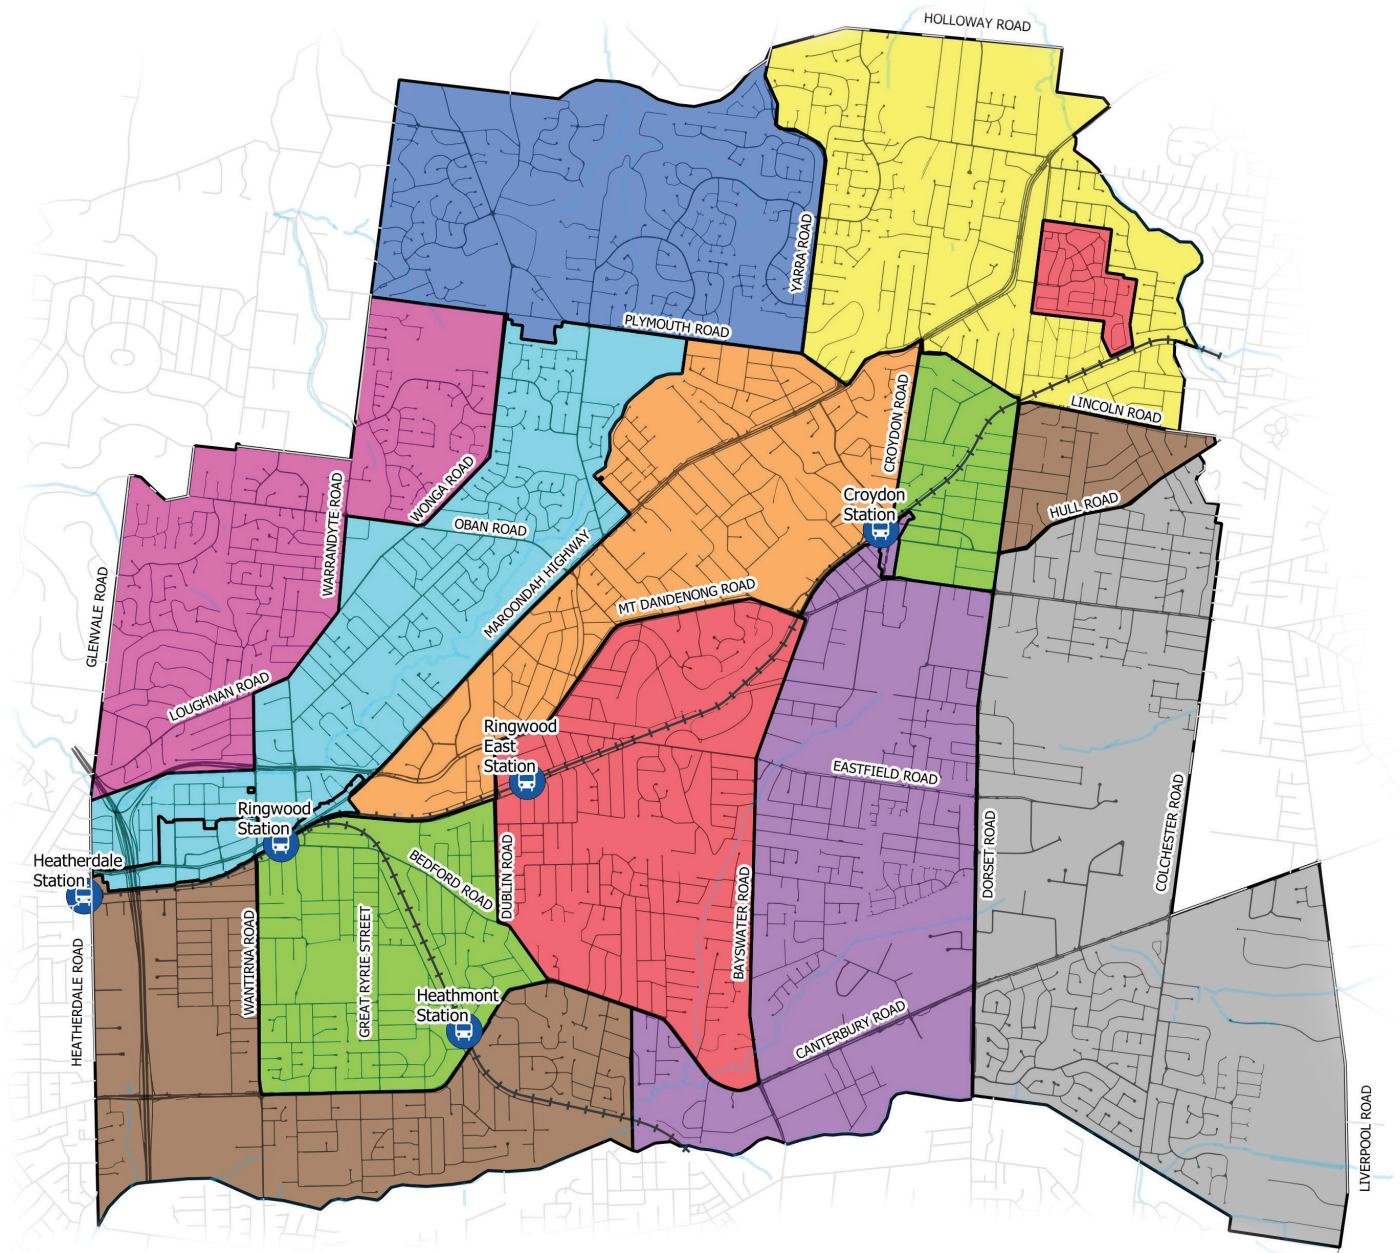

2025 Waste Map

Collections occur on the day of the week shown on your area of the map below. Your bins will still be collected on a public holiday – even Christmas Day!

How to use the waste calendar map

Find your street on the map to see your collection day and area. Once you know your area, refer to the calendar overleaf to see which week you should put out your bin.

Legend

Waste collection

Monday – Area A	Tuesday – Area A	Wednesday – Area A	Thursday – Area A	Friday – Area A
Monday – Area B	Tuesday – Area B	Wednesday – Area B	Thursday – Area B	Friday – Area B

Scan the QR code to find out more about your collection days and what can go into your kerbside bins.